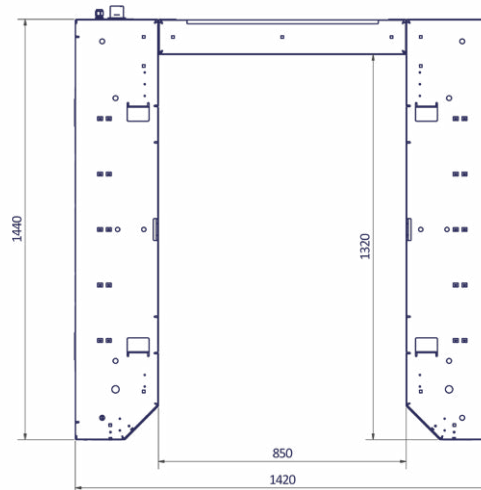

PALLET DISPENSER - Measurements

GOLDLINE

KUMATECH

KUMATECH B.V.
Hooieeuwsels 6
5761 DC Bakel
The Netherlands
Tel 0492-238006
E-mail info@kumatech.nl
Website www.kumatech.nl