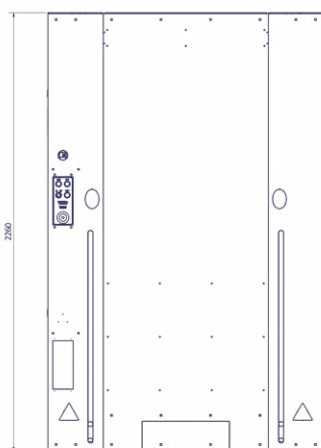

PALLET DISPENSER - Measurements

GOLDLINE

KUMATECH

KUMATECH B.V.
Hooieeuwsels 6
5761 DC Bakel
The Netherlands
Tel 0492-238006
E-mail info@kumatech.nl
Website www.kumatech.nl