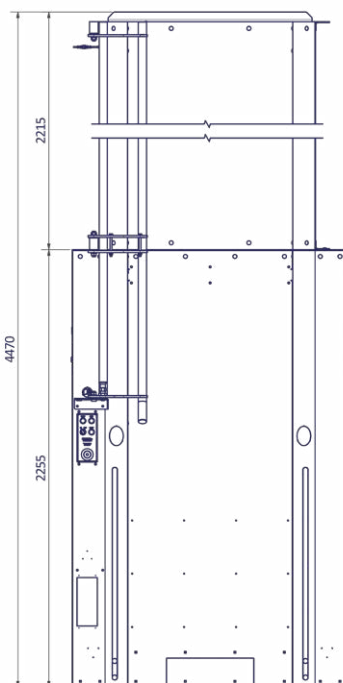

PALLET DISPENSER - Measurements

GOLDLINE

KUMATECH

KUMATECH B.V.
Hooieeuwsels 6
5761 DC Bakel
The Netherlands
Tel 0492-238006
E-mail info@kumatech.nl
Website www.kumatech.nl