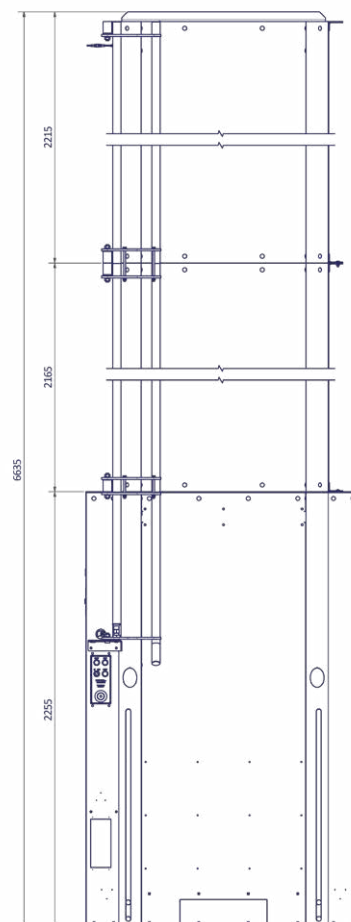

PALLET DISPENSER - Measurements

GOLDLINE

KUMATECH

KUMATECH B.V.
Hooieeuwsels 6
5761 DC Bakel
The Netherlands
Tel 0492-238006
E-mail info@kumatech.nl
Website www.kumatech.nl