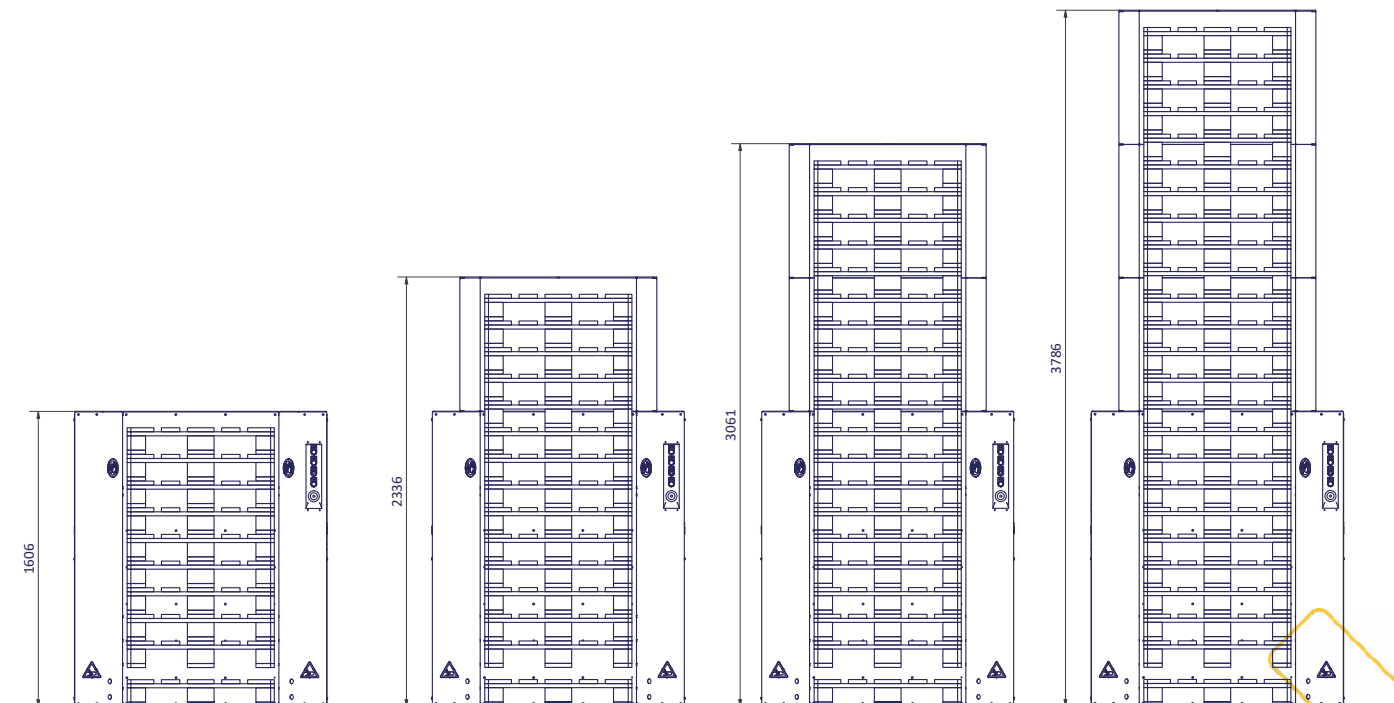

PALLET DISPENSER - Measurements

SILVERLINE

KUMATECH

KUMATECH B.V.
Hooieeuwsels 6
5761 DC Bakel
The Netherlands
Tel 0492-238006
E-mail info@kumatech.nl
Website www.kumatech.nl