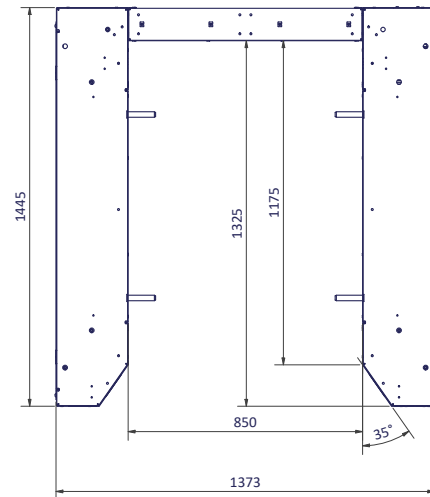

PALLET DISPENSER - Measurements

SILVERLINE

KUMATECH

KUMATECH B.V.
Hooieeuwsels 6
5761 DC Bakel
The Netherlands
Tel 0492-238006
E-mail info@kumatech.nl
Website www.kumatech.nl