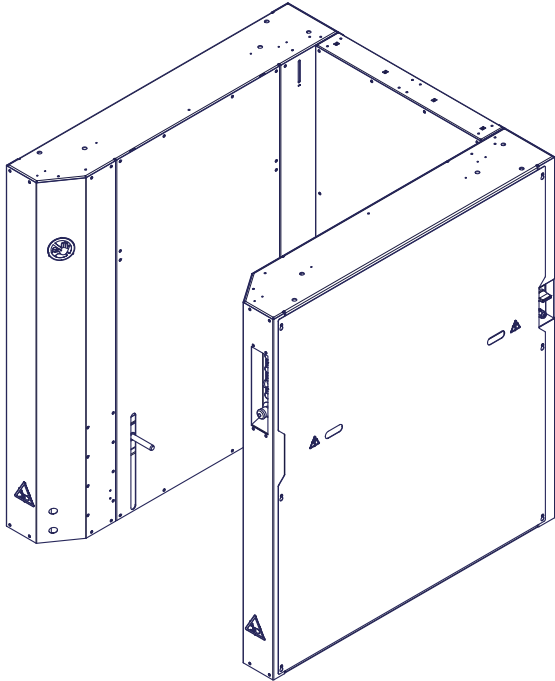

PALLET DISPENSER - Measurements

SILVERLINE

KUMATECH

KUMATECH B.V.
Hooieeuwsels 6
5761 DC Bakel
The Netherlands
Tel 0492-238006
E-mail info@kumatech.nl
Website www.kumatech.nl