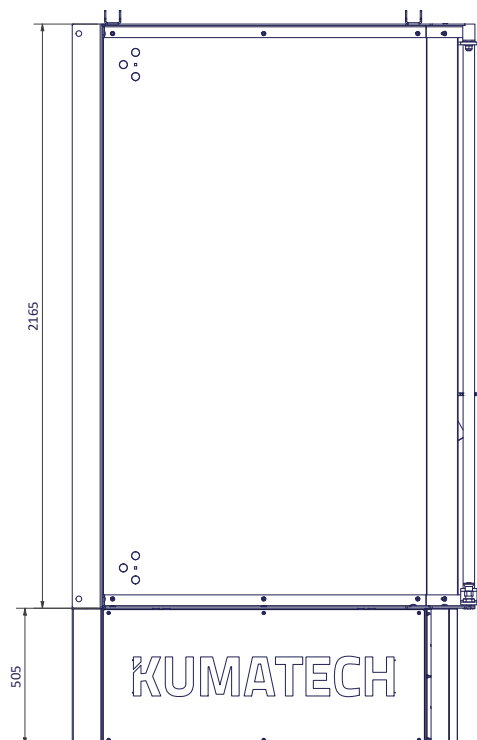

KUMATECH (DE)STACKING STATION

- 15-30 pallets
- Mechanical
- In- and output with stacker, forklift or optional AGV

30 pallets

15 pallets

Workstation

Robotstation

Weight	372 kg	Suitable for pallet sizes	800x1.200 &
Width	1.358 mm		1.000x1.200 mm
Length	1.500 mm	Capacity	15-30 pallets
Height	2.670 mm		

Powder coated steel

Stacking or destacking

Mechanical, no power needed

Safety bar included

(DE)STACKING STATION - Measurements

KUMATECH

Tel 0492-238006
E-mail info@kumatech.nl
Website www.kumatech.nl

KUMATECH B.V.
Hooieeuwsels 6
5761 DC Bakel
The Netherlands
0492-238006
info@kumatech.nl
www.kumatech.nl