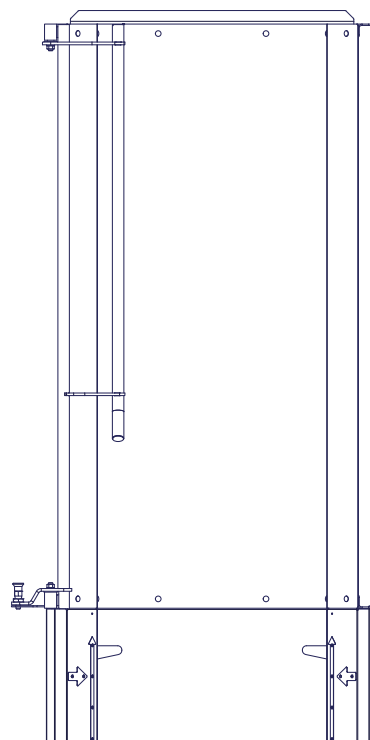

KUMATECH (DE)STACKING STATION

- 15-30 pallets
- Mechanical
- In- and output with stacker, forklift or optional AGV

30 pallets

15 pallets

Workstation

Robotstation

Weight	372 kg	Suitable for pallet sizes	800x1.200 &
Width	1.358 mm		1.000x1.200 mm
Length	1.500 mm	Capacity	15-30 pallets
Height	2.670 mm		

Powder coated steel

Stacking or destacking

Mechanical, no power needed

Safety bar included

(DE)STACKING STATION - Measurements

KUMATECH

Tel 0492-238006
E-mail info@kumatech.nl
Website www.kumatech.nl

KUMATECH B.V.
Hooieeuwsels 6
5761 DC Bakel
The Netherlands
0492-238006
info@kumatech.nl
www.kumatech.nl