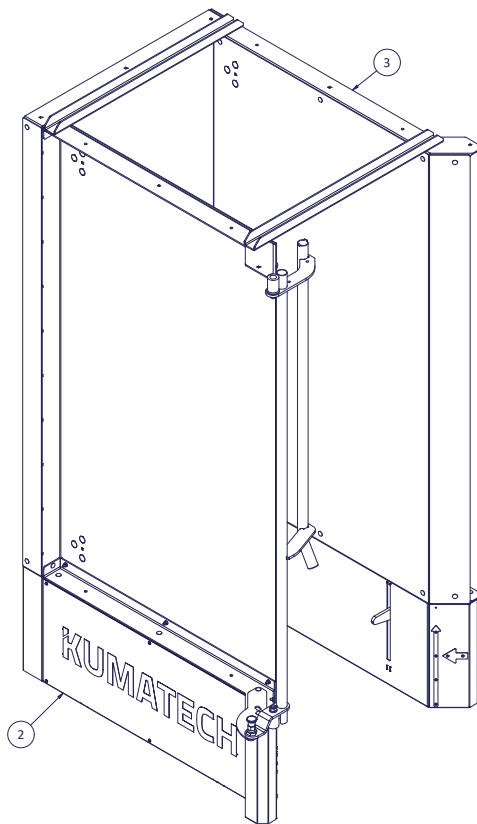

KUMATECH (DE)STACKING STATION

- 15-30 pallets
- Mechanical
- In- and output with stacker, forklift or optional AGV

30 pallets

15 pallets

Workstation

Robotstation

Weight	372 kg	Suitable for pallet sizes	800x1.200 &
Width	1.358 mm		1.000x1.200 mm
Length	1.500 mm	Capacity	15-30 pallets
Height	2.670 mm		

Powder coated steel

Stacking or destacking

Mechanical, no power needed

Safety bar included

(DE)STACKING STATION - Measurements

KUMATECH

Tel 0492-238006
E-mail info@kumatech.nl
Website www.kumatech.nl

KUMATECH B.V.
Hooieeuwsels 6
5761 DC Bakel
The Netherlands
0492-238006
info@kumatech.nl
www.kumatech.nl