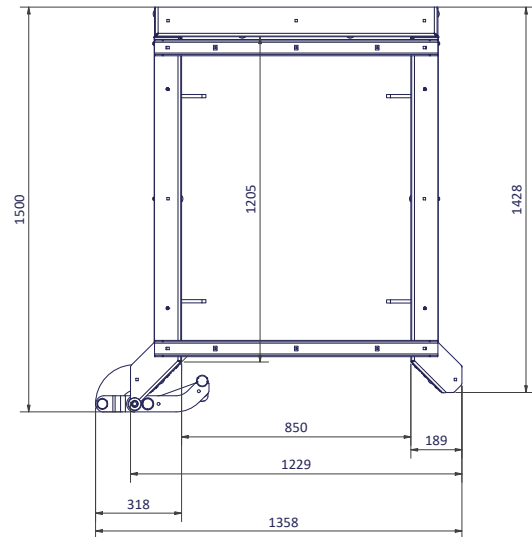

KUMATECH (DE)STACKING STATION

- 15-30 pallets
- Mechanical
- In- and output with stacker, forklift or optional AGV

30 pallets

15 pallets

Workstation

Robotstation

Weight	372 kg	Suitable for pallet sizes	800x1.200 &
Width	1.358 mm		1.000x1.200 mm
Length	1.500 mm	Capacity	15-30 pallets
Height	2.670 mm		

Powder coated steel

Stacking or destacking

Mechanical, no power needed

Safety bar included

(DE)STACKING STATION - Measurements

KUMATECH

Tel 0492-238006
E-mail info@kumatech.nl
Website www.kumatech.nl

KUMATECH B.V.
Hooieeuwsels 6
5761 DC Bakel
The Netherlands
0492-238006
info@kumatech.nl
www.kumatech.nl